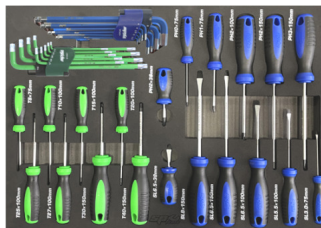

Automotive 470 PCS

4.099 €

Gereedschapswagen 13 laden - Servante 13 tiroirs
SP01062 Black/Red - SP01061 Black/Blue - SP01060
Black/Black 1145wx480dx1030h