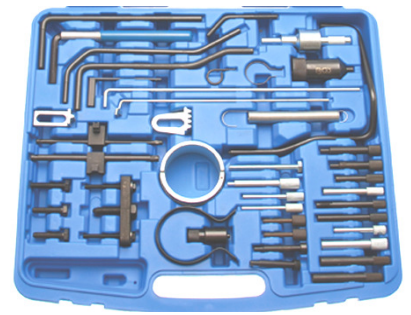

184 €

PSA4 Master set Citroën: AX, Berlingo, BX, C5, C15, C25, Dispatch, Evasion, Jumper, Jumpy, Relay, Saxo, Synergie, Visa, Xsara, Xantia, XM, XJR ZX, etc. - Peugeot: 106, 205, 306, 405 406, 605, 806, J5, Boxer, Expert, Partner, Solara, Talbot Express, Talbot Horizon, Benzine/essence: 1.9-1.1-1.4-1.6-1.8-1.9-2.0-2.2 16V-Turbo Diesel: 1.4-1.5-1.7-1.8-1.9-2.1-2.5D/ TD / TDI - 1.4 - 1.6 - 2.0 - 2.2 HDI Fiat, Ford, Nissan, Renault, Toyota etc