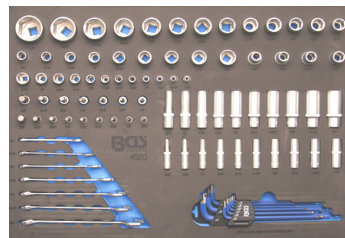

BGS4020 FOAM MODUL 90 ST. / PCS.
1/4 - 3/8 - 1/2 SAE 5/32 --> 1 1/4
Ringsteeksl. / Clés mixtes 1/4" --> 5/8"
Clés Allen sleutels 1/16" --> 3/8"

153 €