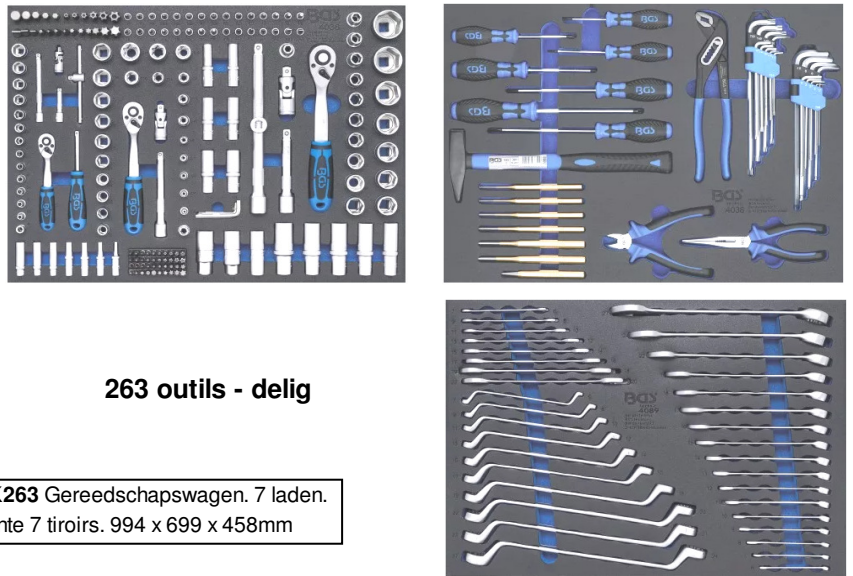

996 €

PACK263 Gereedschapswagen. 7 laden.
Servante 7 tiroirs. 994 x 699 x 458mm

263 outils - delig

1.597 €

343 outils - delig

PACK343 Gereedschapswagen 8 laden
Servante 8 tiroirs. 1.033 x 724 x 470mm