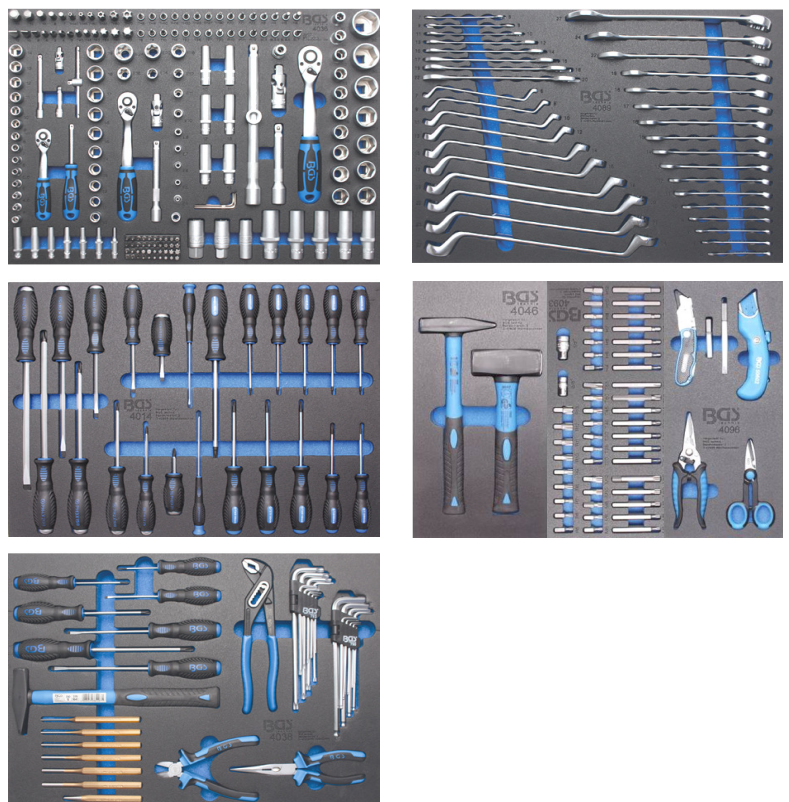

New

866 € 237 outils - delig

PACK237R Gereedschapswagen rood. 7 laden.
Servante 7 tiroirs rouge. 980x470x530mm
PACK237B Zwart / Noire

996 €

PACK263 Gereedschapswagen. 7 laden.
Servante 7 tiroirs. 994 x 699 x 458mm

263 outils - delig

1.597 €

343 outils - delig

PACK343 Gereedschapswagen 8 laden
Servante 8 tiroirs. 1.033 x 724 x 470mm