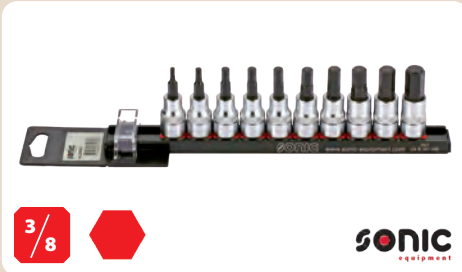

3-4-5-5,5-6-7-8-9-10-12 mm

SET 1/2" KORTE INBUS DOPPEN 9-DLG
SET 1/2" DOUILLES EMBOUTS COURTS ALLEN
9PCS
LIABS-12120
€33,30
€40,29
incl. BTW/TVA