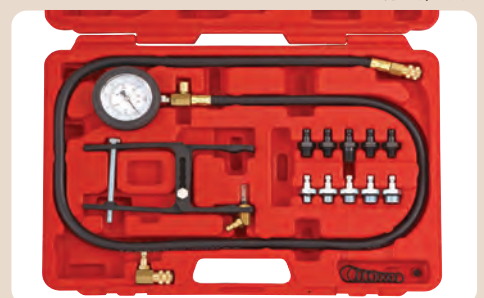

• Cap 200 ml

OLIEDRUK TEST SET 14-DLG
SET TESTEUR DE PRESSION D'HUILE 14PCS

SO818011

€139,-
€168,19
incl. BTW/TVA