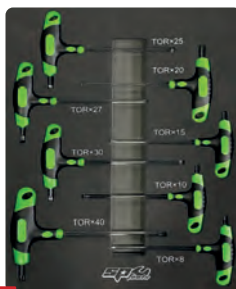

- inhoud / contenu:
- 2, 2.5, 3, 4, 5, 6, 8, 10 mm

€75,-
€90,75
incl. BTW/TVA

SET 4 CIRCLIPS TANGEN
SET 4 PINCES CIRCLIPS

SP00531