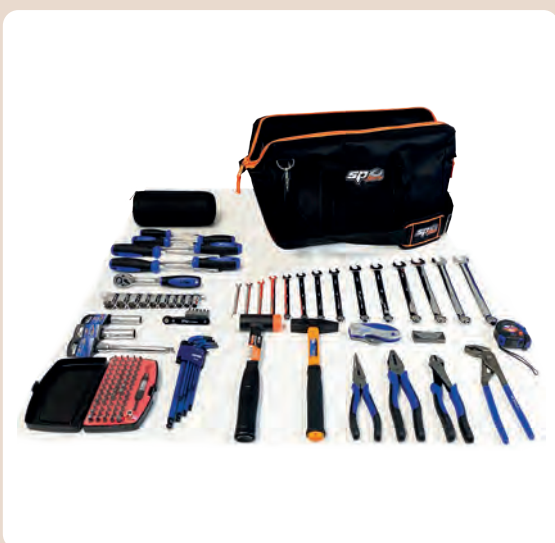

€299,-

€361,79

incl. BTW / TVA

GEREEDSCHAPSTAS - SAC À OUTILS - 133 PIECES

SP-BAG1

INHOUD / CONTENU :

- 3/8" doppen - douilles + accessoires 6K - 6, 7, 8, 9, 10, 11, 12, 13, 14, 15, 16, 17, 18, 19 & 22mm
- 45T Softgrip Ratel - Cliquet
- 6k
- Wobble verlengstuk - rallonge sphérique - 150mm
- Doppen - Douilles bougies
- Bit Ratel / Cliquet bits
- Steekringsleutels - Clés mixtes: 8, 10, 11, 12, 13, 14, 15, 16, 17, 18 & 19mm
- Nylon hamer - Marteau tête nylon
- Schroevendraaiers set - Set tournevis
- Hamer - Marteau
- 4x tangen - pinces
- Rolmeter - Metre à ruban 3M
- Plooiemes - Cutter
- Inbus sleutel set 9-dlg. - Set clés allen 9 pcs.
- Bit set 67-dlg. - Set de bits 67 pcs.

€349,-

€422,29

incl. BTW / TVA

GEREEDSCHAPSKIST - CAISSE À OUTILS - 105 PIECES

LIAHB-533K01

INHOUD / CONTENU :

- 1/2" doppen - douilles + accessoires 6K - 10, 11, 12, 13, 14, 15, 16, 17, 18, 19, 20, 21, 22, 23, 24, 27, 30, 32, 34, 36 mm
- 72T Ratel - Cliquet
- verlengstukken - rallonges - 50mm, 125mm, 250mm
- 1/2" krachtbaar - bras de force
- Steekringsleutels - Clés mixtes 6, 7, 8, 9, 10, 11, 12, 13, 14, 15, 16, 17, 18, 19, 20, 21, 22, 24, 27, 30, 32mm
- 3x platte schroevendraaiers - tournevis plat
- 3x PH schroevendraaiers - tournevis PH
- Kniptang - Pince coupante
- Universele tang - Pince universelle
- Lange bektang - Pince à longs becs