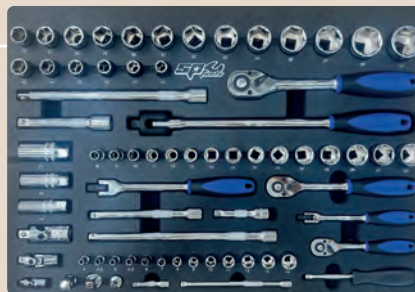

SP CUSTOM SERIES - 342 PCS

SP01084
SP01085

€2150,-
€2601,50
incl. BTW/TVA

SP50002