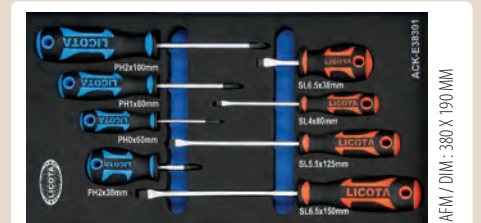

AFM / DIM : 380 X 190 MM

Plat 4-5.5-6.5-6x38mm | Phillips PH0-PH1-PH2-PH2x38mm