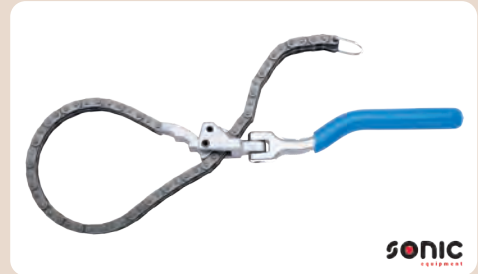

•Cap 135 mm L: 200 mm

SCHARNIERENDE KETTINGSLEUTEL VOOR
OLIEFILTERS
CLÉ FILTRE À HUILE À CHAÎNE

SO812008

€51,-
€61,71
incl. BTW/TVA