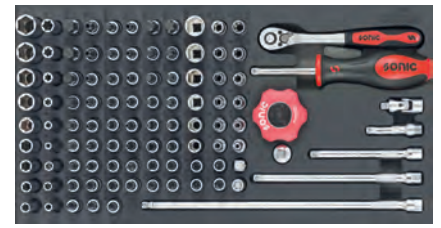

4-13 mm | Lang/Longues 4-13 mm | Torx E4-E10 | Lang/Longues E4-E10 | Hex 3-10mm | PH0-1-2 | PZ0-1-2 | plat 5.5-6.5 | T8-T40 | Torx H T8H-T40H | TX+ 8IPR-45IPR | spline M4-M10 | ribe M4-M10 | + accessoires

3/8" SET BITS DOPPEN + ACC. 41-DLG
SET 3/8" DOUILLES EMBOUTS + ACC. 41 PCS

SO204101

€139,-
€168,19
incl.BTW/TVA