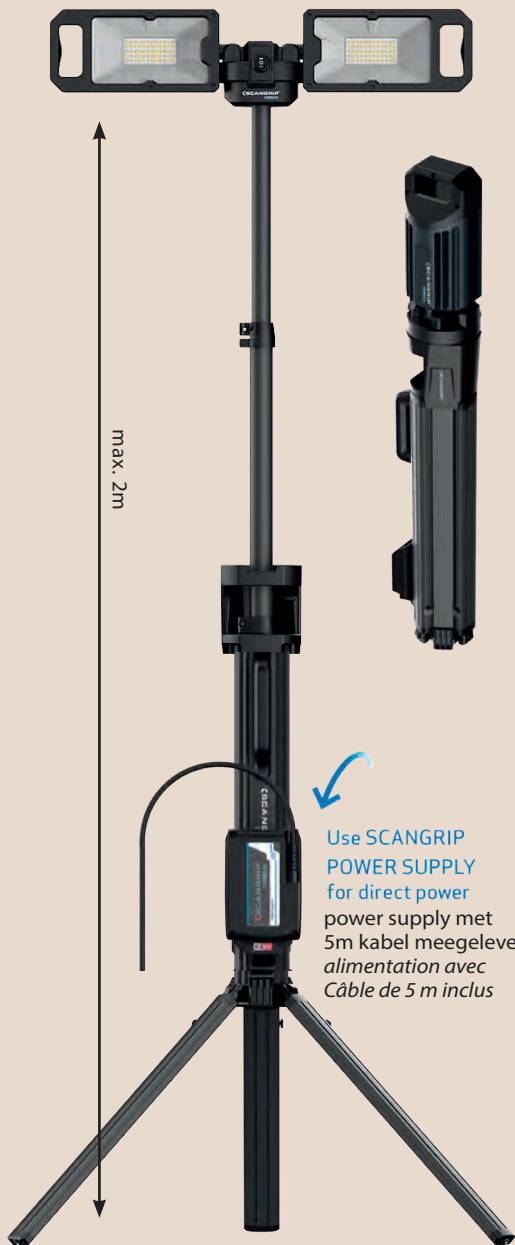

SCANGRIP TOWER 5 CONNECT
5000 LUMEN LED-LAMP OP 3-POOT
LAMPE LED 5000 LUMEN SUR TRÉPIED

€329,-
€398,09
incl. BTW / TVA

SGT6105C+23C