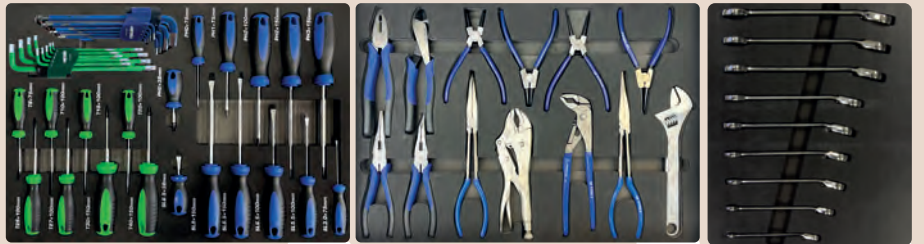

Inlays size:

NEW

SP TECH SERIES XL - 470 PCS

- SP01060
- SP01061
- SP01062

€4099,-
€4959,79
 incl. BTW/TVA

Inlays size:

SP USA SUMO SERIES - 465 PCS

SP00200BF