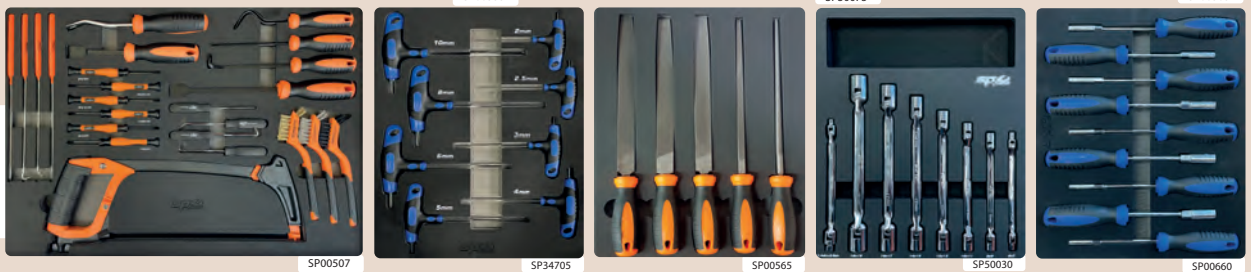

Inlays size:

NEW

SP TECH SERIES XL - 470 PCS

- SP01060
- SP01061
- SP01062

€4099,-
€4959,79
 incl. BTW/TVA

Inlays size:

SP USA SUMO SERIES - 465 PCS

SP00200BF